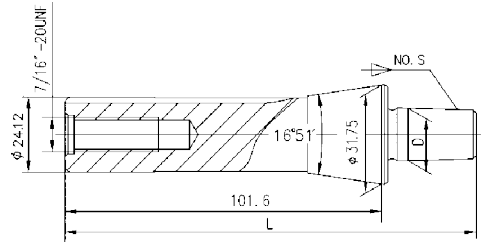

R8 DRILL CHUCK ARBORS / R8 钻接杆

| Order No. 货号 | Size 规格 | D(mm) | L(mm) | 重量 (Kg) |
|-----------------|------------|--------|-------|---------|
| 4021.R8J0 | R8-J0 | 6.350 | 117 | 0.393 |
| 4021.R8J1 | R8-J1 | 9.754 | 122 | 0.409 |
| 4021.R8J2S | R8-J2S | 13.940 | 125 | 0.400 |
| 4021.R8J2 | R8-J2 | 14.199 | 128 | 0.414 |
| 4021.R8J33 | R8-J33 | 15.850 | 132 | 0.418 |
| 4021.R8J6 | R8-J6 | 17.170 | 132 | 0.426 |
| 4021.R8J3 | R8-J3 | 20.599 | 137 | 0.465 |
| 4021.R8J4 | R8-J4 | 28.550 | 148 | 0.600 |
| 4021.R8J5 | R8-J5 | 35.890 | 154 | 0.742 |
| 4021.R8B6 | R8-B6 | 6.350 | 118.5 | 0.250 |
| 4021.R8B10 | R8-B10 | 10.094 | 124 | 0.386 |
| 4021.R8B12 | R8-B12 | 12.065 | 128 | 0.408 |
| 4021.R8B16 | R8-B16 | 15.733 | 135 | 0.440 |
| 4021.R8B18 | R8-B18 | 17.780 | 143 | 0.454 |
| 4021.R8B22 | R8-B22 | 21.793 | 152 | 0.514 |
| 4021.R8B24 | R8-B24 | 23.825 | 162 | 0.567 |